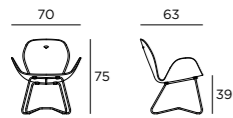

LOUNGESTUHL
LOUNGE CHAIR

FARBOPTIONEN
COLOUR OPTIONS

Sitzfläche Seat
Corian® weiß, sand
Corian® white, sand

Unterkonstruktion Legs
Marine Grade Edelstahl
gebürstet, Marine Grade
Edelstahl pulverbeschichtet
in weiß, taupe, schwarz,
chestnut oder sand
Marine grade stainless steel
brushed, marine grade stain-
less steel powder coated in
white, taupe, black, chestnut
or sand

KISSEN
CUSHIONS

Basic

VITEO

Loungestuhl | Air Tisch 70 hoch Weinkühler
Corian® weiß, Marine Grade Edelstahl pulverbeschichtet weiß
Kissen B003 heather chalk

Lounge Chair | Air Table 70 high wine cooler
Corian® white, marine grade stainless steel powder coated white
Cushion B003 heather chalk