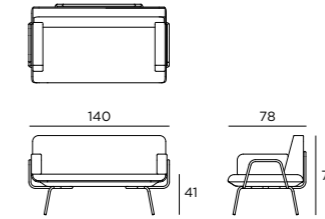

OTTOMANE
OTTOMAN