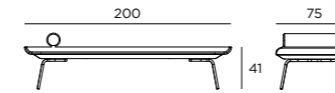

178x75x45 cm (seat+back)
Basic | Deluxe

51 x 10 x 20 cm (side) 2 pcs.
Basic | Deluxe

Seal

178x75x45 cm (seat+back)
Basic | Deluxe

51 x 10 x 20 cm (side) 2 pcs.
Basic | Deluxe

LIEGE
DAYBED

LIEGE VERSTELLBAR
DAYBED ADJUSTABLE