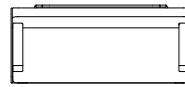

133x75x45 cm (seat+back)
Basic | Deluxe

51x10x20 cm (side) 2 pcs.
Basic | Deluxe

Seal

133x75x45 cm (seat+back)
Basic | Deluxe

51x10x20 cm (side) 2 pcs.
Basic | Deluxe

KISSEN
CUSHIONS

Standard

88x75x6,5 cm
Basic | Deluxe

Seal

88x75x6,5 cm
Basic | Deluxe

LOUNGE SOFA CORIAN
LOUNGE SOFA CORIAN

LOUNGE SOFA METALL
LOUNGE SOFA METAL

FARBOPTIONEN
COLOUR OPTIONS

Sitzfläche Seat

Corian® weiß, sand, mint, lime,
Aluminium weiß
Corian® white, sand, mint, lime,
Aluminium white

178x75x45 cm (seat+back)
Basic | Deluxe

51 x 10 x 20 cm (side) 2 pcs.
Basic | Deluxe

Seal

178x75x45 cm (seat+back)
Basic | Deluxe

51 x 10 x 20 cm (side) 2 pcs.
Basic | Deluxe

LIEGE
DAYBED

LIEGE VERSTELLBAR
DAYBED ADJUSTABLE