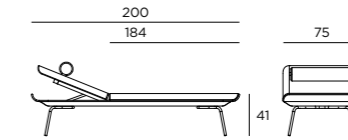

178x75x45 cm (seat+back)
Basic | Deluxe

51 x 10 x 20 cm (side) 2 pcs.
Basic | Deluxe

Seal

178x75x45 cm (seat+back)
Basic | Deluxe

51 x 10 x 20 cm (side) 2 pcs.
Basic | Deluxe

LIEGE
DAYBED

LIEGE VERSTELLBAR
DAYBED ADJUSTABLE