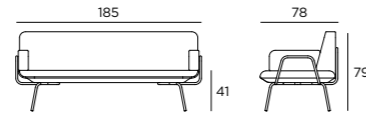

133x75x45 cm (seat+back)
Basic | Deluxe

51x10x20 cm (side) 2 pcs.
Basic | Deluxe

Seal

133x75x45 cm (seat+back)
Basic | Deluxe

51x10x20 cm (side) 2 pcs.
Basic | Deluxe

KISSEN
CUSHIONS

Standard

88x75x6,5 cm
Basic | Deluxe

Seal

88x75x6,5 cm
Basic | Deluxe

LOUNGE SOFA CORIAN
LOUNGE SOFA CORIAN

LOUNGE SOFA METALL
LOUNGE SOFA METAL

FARBOPTIONEN
COLOUR OPTIONS

Sitzfläche Seat

Corian® weiß, sand, mint, lime,
Aluminium weiß
Corian® white, sand, mint, lime,
Aluminium white

178x75x45 cm (seat+back)
Basic | Deluxe

51 x 10 x 20 cm (side) 2 pcs.
Basic | Deluxe

Seal

178x75x45 cm (seat+back)
Basic | Deluxe

51 x 10 x 20 cm (side) 2 pcs.
Basic | Deluxe

LIEGE
DAYBED

LIEGE VERSTELLBAR
DAYBED ADJUSTABLE