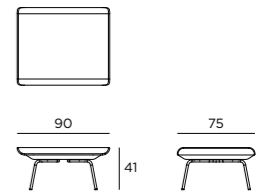

FARBOPTIONEN
COLOUR OPTIONS

Sitzfläche Seat

Corian® weiß, sand, mint, lime,
Aluminium weiß
Corian® white, sand, mint, lime,
Aluminium white

Unterkonstruktion Frame and legs

Aluminium weiß, Edelstahl gebürstet,
Edelstahl pulverbeschichtet weiß
Aluminium white, stainless steel brushed,
stainless steel powder coated white

KISSEN
CUSHIONS

Standard

133x75x45 cm (seat+back)
Basic | Deluxe

51x10x20 cm (side) 2 pcs.
Basic | Deluxe

Seal

133x75x45 cm (seat+back)
Basic | Deluxe

51x10x20 cm (side) 2 pcs.
Basic | Deluxe

KISSEN
CUSHIONS

Standard

88x75x6,5 cm
Basic | Deluxe

Seal

88x75x6,5 cm
Basic | Deluxe