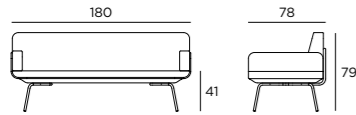

133x75x45 cm (seat+back)
Basic | Deluxe

51x10x20 cm (side) 2 pcs.
Basic | Deluxe

Seal

133x75x45 cm (seat+back)
Basic | Deluxe

51x10x20 cm (side) 2 pcs.
Basic | Deluxe

KISSEN
CUSHIONS

Standard

88x75x6,5 cm
Basic | Deluxe

Seal

88x75x6,5 cm
Basic | Deluxe

LOUNGE SOFA CORIAN
LOUNGE SOFA CORIAN

LOUNGE SOFA METALL
LOUNGE SOFA METAL

FARBOPTIONEN
COLOUR OPTIONS

Sitzfläche Seat

Corian® weiß, sand, mint, lime,
Aluminium weiß
Corian® white, sand, mint, lime,
Aluminium white

178x75x45 cm (seat+back)
Basic | Deluxe

51 x 10 x 20 cm (side) 2 pcs.
Basic | Deluxe

Seal

178x75x45 cm (seat+back)
Basic | Deluxe

51 x 10 x 20 cm (side) 2 pcs.
Basic | Deluxe

LIEGE
DAYBED

LIEGE VERSTELLBAR
DAYBED ADJUSTABLE