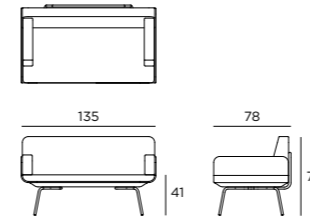

88x75x45 cm (seat+back)
Basic | Deluxe

51x10x20 cm (side) 2 pcs.
Basic | Deluxe

Seal

88x75x45 cm (seat+back)
Basic | Deluxe

51x10x20 cm (side) 2 pcs.
Basic | Deluxe

LOUNGESTUHL ZWEI-SITZER CORIAN
DOUBLE LOUNGE CHAIR CORIAN