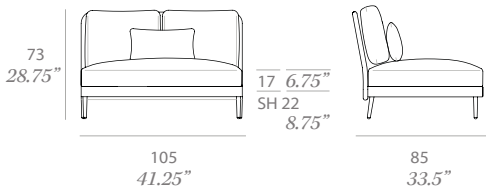

Shipment details

Qty	1 sofa (1 box)
Volume	1,72 m3 / 61 ft3
Gross weight	53 kg / 117 lb
Net weight	44 kg / 97 lb
Item dimensions (width x depth x height)	235 x 85 x 73 cm 92.5" x 33.5" x 28.75"
COM (1, 40 - 1,50 m / 54"-59")	cushions: 5,2 m / 5.7 yd loose cushions: 2 m / 2.2 yd

Shipment details

Qty	1 module (1 box)
Volume	1,14 m3 / 40.3 ft3
Gross weight	40 kg / 88 lb
Net weight	32 kg / 71 lb
Item dimensions (width x depth x height)	170 x 85 x 73 cm 67" x 33.5" x 28.75"
COM (1, 40 - 1,50 m / 54"-59")	cushions: 4,1 m / 4.5 yd loose cushions: 1,5 m / 1.7 yd

Shipment details

Qty	1 module (1 box)
Volume	0,77 m3 / 27.2 ft3
Gross weight	29 kg / 64 lb
Net weight	22 kg / 49 lb
Item dimensions (width x depth x height)	105 x 85 x 73 cm 41.25" x 33.5" x 28.75"
COM (1,40 - 1,50 m / 54"-59")	cushions: 3 m / 3.9 yd loose cushions: 0,5 m / 0.6 yd