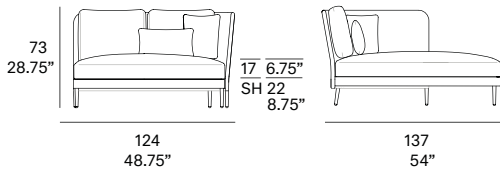

Shipment details

Qty	1 module (1 box)
Volume	1,14 m3 / 40.3 ft3
Gross weight	40 kg / 88 lb
Net weight	32 kg / 71 lb
Item dimensions (width x depth x height)	170 x 85 x 73 cm 67" x 33.5" x 28.75"
COM (1, 40 - 1,50 m / 54"-59")	cushions: 4,1 m / 4.5 yd loose cushions: 1,5 m / 1.7 yd

Shipment details

Qty	1 module (1 box)
Volume	0,77 m3 / 27.2 ft3
Gross weight	29 kg / 64 lb
Net weight	22 kg / 49 lb
Item dimensions (width x depth x height)	105 x 85 x 73 cm 41.25" x 33.5" x 28.75"
COM (1,40 - 1,50 m / 54"-59")	cushions: 3 m / 3.9 yd loose cushions: 0,5 m / 0.6 yd

1 cojín decorativo de 45x45 cm + 1 cojín decorativo de 50x32 cm incluidos.

Shipment details

Qty	1 module (1 box)
Volume	1,47 m3 / 52 ft3
Gross weight	42 kg / 93 lb
Net weight	34 kg / 75 lb
Item dimensions (width x depth x height)	124 x 137 x 73 cm 48.75" x 54" x 28.75"
COM	cushions: 5 m / 5.5 yd loose cushions: 1 m / 1.1 yd

Shipment details

Qty	1 module (1 box)
Volume	1,47 m3 / 52 ft3
Gross weight	42 kg / 93 lb
Net weight	34 kg / 75 lb
Box dimensions	
Item dimensions (width x depth x height)	124 x 137 x 73 cm 48.75" x 54" x 28.75"
COM (1, 40 - 1,50 m / 54"-59")	cushions: 5 m / 5.5 yd loose cushions: 1 m / 1.1 yd