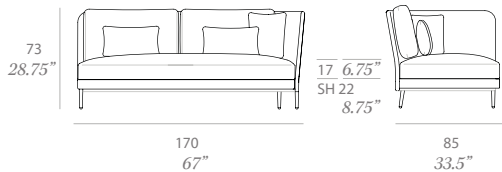

Shipment details

Qty	1 sofa (1 box)
Volume	1,72 m3 / 61 ft3
Gross weight	53 kg / 117 lb
Net weight	44 kg / 97 lb
Item dimensions (width x depth x height)	235 x 85 x 73 cm 92.5" x 33.5" x 28.75"
COM (1, 40 - 1,50 m / 54"-59")	cushions: 5,2 m / 5.7 yd loose cushions: 2 m / 2.2 yd

Shipment details

Qty	1 module (1 box)
Volume	1,14 m3 / 40.3 ft3
Gross weight	40 kg / 88 lb
Net weight	32 kg / 71 lb
Item dimensions (width x depth x height)	170 x 85 x 73 cm 67" x 33.5" x 28.75"
COM (1, 40 - 1,50 m / 54"-59")	cushions: 4,1 m / 4.5 yd loose cushions: 1,5 m / 1.7 yd

Shipment details

Qty	1 module (1 box)
Volume	0,77 m3 / 27.2 ft3
Gross weight	29 kg / 64 lb
Net weight	22 kg / 49 lb
Item dimensions (width x depth x height)	105 x 85 x 73 cm 41.25" x 33.5" x 28.75"
COM (1,40 - 1,50 m / 54"-59")	cushions: 3 m / 3.9 yd loose cushions: 0,5 m / 0.6 yd