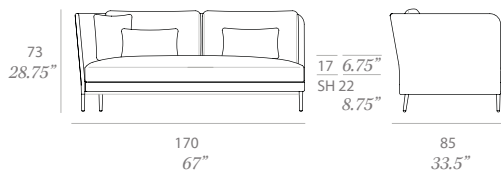

Shipment details

Qty	1 sofa (1 box)
Volume	1,72 m3 / 61 ft3
Gross weight	53 kg / 117 lb
Net weight	44 kg / 97 lb
Item dimensions (width x depth x height)	235 x 85 x 73 cm 92.5" x 33.5" x 28.75"
COM (1, 40 - 1,50 m / 54"-59")	cushions: 5,2 m / 5.7 yd loose cushions: 2 m / 2.2 yd

Shipment details

Qty	1 module (1 box)
Volume	1,14 m3 / 40.3 ft3
Gross weight	40 kg / 88 lb
Net weight	32 kg / 71 lb
Item dimensions (width x depth x height)	170 x 85 x 73 cm 67" x 33.5" x 28.75"
COM (1, 40 - 1,50 m / 54"-59")	cushions: 4,1 m / 4.5 yd loose cushions: 1,5 m / 1.7 yd

Shipment details

Qty	1 module (1 box)
Volume	0,77 m3 / 27.2 ft3
Gross weight	29 kg / 64 lb
Net weight	22 kg / 49 lb
Item dimensions (width x depth x height)	105 x 85 x 73 cm 41.25" x 33.5" x 28.75"
COM (1,40 - 1,50 m / 54"-59")	cushions: 3 m / 3.9 yd loose cushions: 0,5 m / 0.6 yd