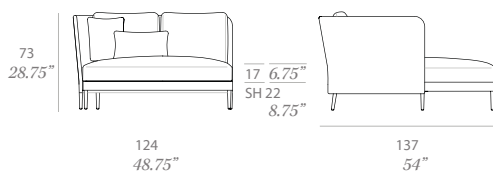

Shipment details

Qty	1 module (1 box)
Volume	1,14 m3 / 40.3 ft3
Gross weight	40 kg / 88 lb
Net weight	32 kg / 71 lb
Item dimensions (width x depth x height)	170 x 85 x 73 cm 67" x 33.5" x 28.75"
COM (1, 40 - 1,50 m / 54"-59")	cushions: 4,1 m / 4.5 yd loose cushions: 1,5 m / 1.7 yd

Shipment details

Qty	1 module (1 box)
Volume	0,77 m3 / 27.2 ft3
Gross weight	29 kg / 64 lb
Net weight	22 kg / 49 lb
Item dimensions (width x depth x height)	105 x 85 x 73 cm 41.25" x 33.5" x 28.75"
COM (1,40 - 1,50 m / 54"-59")	cushions: 3 m / 3.9 yd loose cushions: 0,5 m / 0.6 yd

1 cojín decorativo de 45x45 cm + 1 cojín decorativo de 50x32 cm incluidos.

Shipment details

Qty	1 module (1 box)
Volume	1,47 m3 / 52 ft3
Gross weight	42 kg / 93 lb
Net weight	34 kg / 75 lb
Item dimensions (width x depth x height)	124 x 137 x 73 cm 48.75" x 54" x 28.75"
COM	cushions: 5 m / 5.5 yd loose cushions: 1 m / 1.1 yd