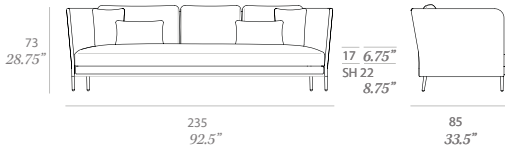

Shipment details

Qty	1 sofa (1 box)
Volume	1,72 m3 / 61 ft3
Gross weight	53 kg / 117 lb
Net weight	44 kg / 97 lb
Item dimensions (width x depth x height)	235 x 85 x 73 cm 92.5" x 33.5" x 28.75"
COM (1, 40 - 1,50 m / 54"-59")	cushions: 5,2 m / 5.7 yd loose cushions: 2 m / 2.2 yd

Shipment details

Qty	1 module (1 box)
Volume	1,14 m3 / 40.3 ft3
Gross weight	40 kg / 88 lb
Net weight	32 kg / 71 lb
Item dimensions (width x depth x height)	170 x 85 x 73 cm 67" x 33.5" x 28.75"
COM (1, 40 - 1,50 m / 54"-59")	cushions: 4,1 m / 4.5 yd loose cushions: 1,5 m / 1.7 yd

Shipment details

Qty	1 module (1 box)
Volume	0,77 m3 / 27.2 ft3
Gross weight	29 kg / 64 lb
Net weight	22 kg / 49 lb
Item dimensions (width x depth x height)	105 x 85 x 73 cm 41.25" x 33.5" x 28.75"
COM (1,40 - 1,50 m / 54"-59")	cushions: 3 m / 3.9 yd loose cushions: 0,5 m / 0.6 yd